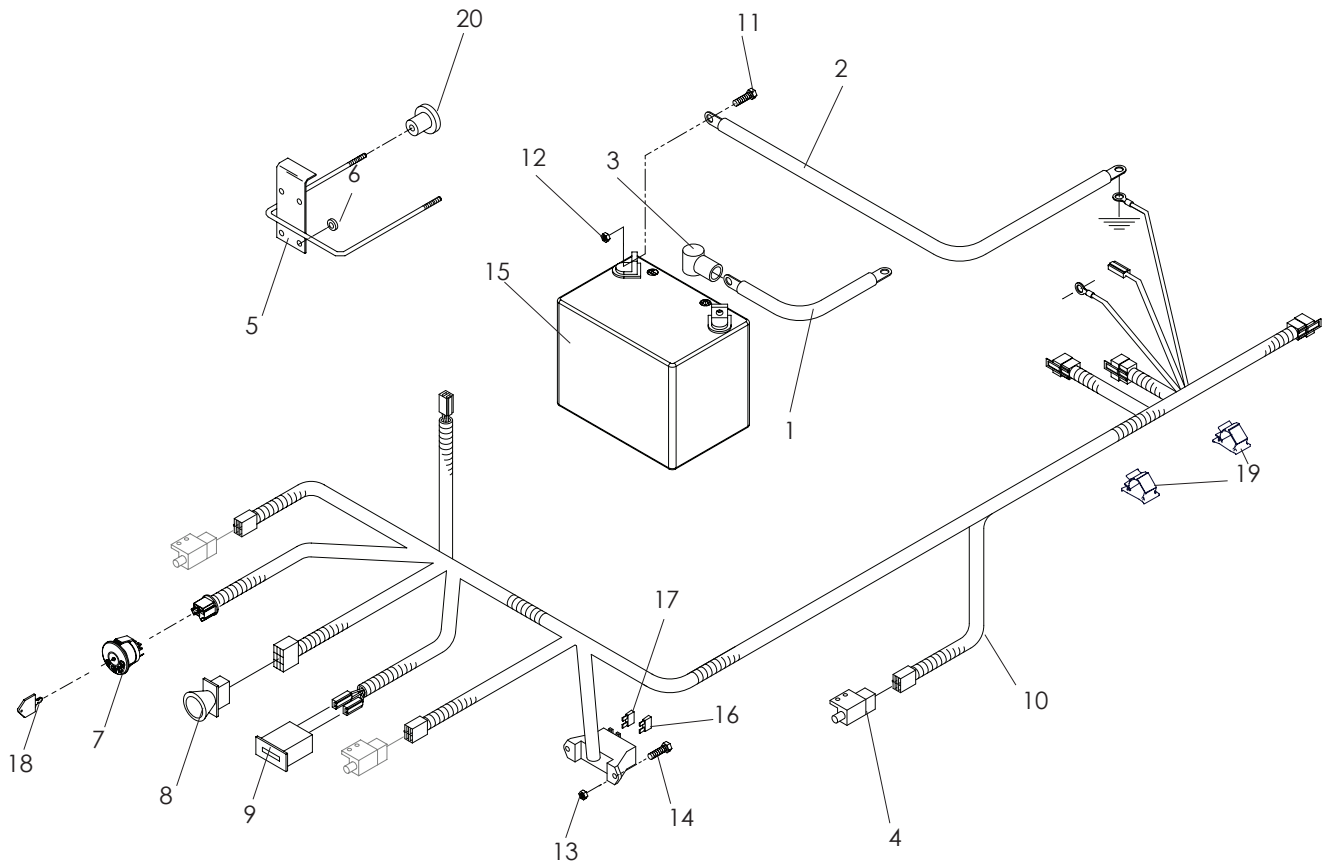

SEAT

SEAT

ITEM	PART NO.	QTY.	DESCRIPTION	ITEM	PART NO.	QTY.	DESCRIPTION
1..	539 107475....	4	BOLT ⁵ / ₁₆ -18 x ³ / ₄ THD FRM	13..	539 990209....	2	HCS ⁵ / ₁₆ -18 x 1
2..	539 110300....	2	SPRING, SEAT	14..	539 990692....	2	WASHER ⁵ / ₁₆ STD FLT
3..	539 110815....	1	CLIP, PUSH MOUNT	15..	539 990717..	10	NUT ⁵ / ₁₆ -18 HEX NYLOC
4..	539 130359....	1	SEAT BELT, RETRACTABLE	16..	539 119741....	1	SWITCH, SEAT
5..	539 112034....	2	HCS ⁷ / ₁₆ -20 x ³ / ₄	17..	539 112037....	1	SEAT RAIL SET COMPLETE
6..	539 130873....	1	SEAT	18..	539 112035....	1	ARM REST ASSM, RT
7..	539 130785....	1	PAN, SEAT	19..	539 112036....	1	ARM REST ASSM, LT
8..	539 130787....	1	LATCH, SEAT	20..	539 103247....	1	SEAT LANYARD
9..	539 130789....	2	PIVOT, SEAT PAN	21..	539 990582....	1	HCS, ³ / ₈ -16 x 1 WHIZLK
10..	539 130896....	4	BOLT ⁵ / ₁₆ -18 HEX HD	22..	539 990517....	1	WASHER ³ / ₈ STD FLT
11..	539 130898....	2	GRIP, VINYL	23..	539 976979....	1	NUT ³ / ₈ -16 HEX NYLOC
12..	539 977250....	1	SPRING				

ELECTRICAL

ELECTRICAL

ITEM	PART NO.	QTY.	DESCRIPTION	ITEM	PART NO.	QTY.	DESCRIPTION
1..	539 104974....	1	CABLE, POSITIVE	11..	539 976934....	2	HCS ⁵ / ₁₆ -18 x ³ / ₄
2..	539 102758....	1	CABLE, NEGATIVE	12..	539 990717....	2	NUT ⁵ / ₁₆ -18 HEX NYLOC
3..	539 102759....	2	INSULATOR	13..	539 976977....	2	NUT 10-24, NYLOC
4..	539 113792....	1	SWITCH, INTERLOCK	14..	539 102617....	2	SCREW 10-24 x ⁷ / ₈
5..	539 105728....	1	BATTERY HOLD DOWN	15..	539 102436....	1	BATTERY, DRY
6..	539 102587....	4	BUMPER	16..	539 101771....	1	FUSE, 7.5 AMP, 32V, ATO
7..	539 107541....	1	SWITCH, IGNITION	17..	539 102086....	1	FUSE, 20 AMP, 32 V, ATO
8..	539 131627....	1	SWITCH, PTO	18..	539 107544....	1	KEY, PADDED
9..	539 110074....	1	METER, HOUR	19..	539 110815....	2	CLIP, PUSH MOUNT
10..	539 113791....	1	FRAME HARNESS	20..	539 105169....	2	KNOB