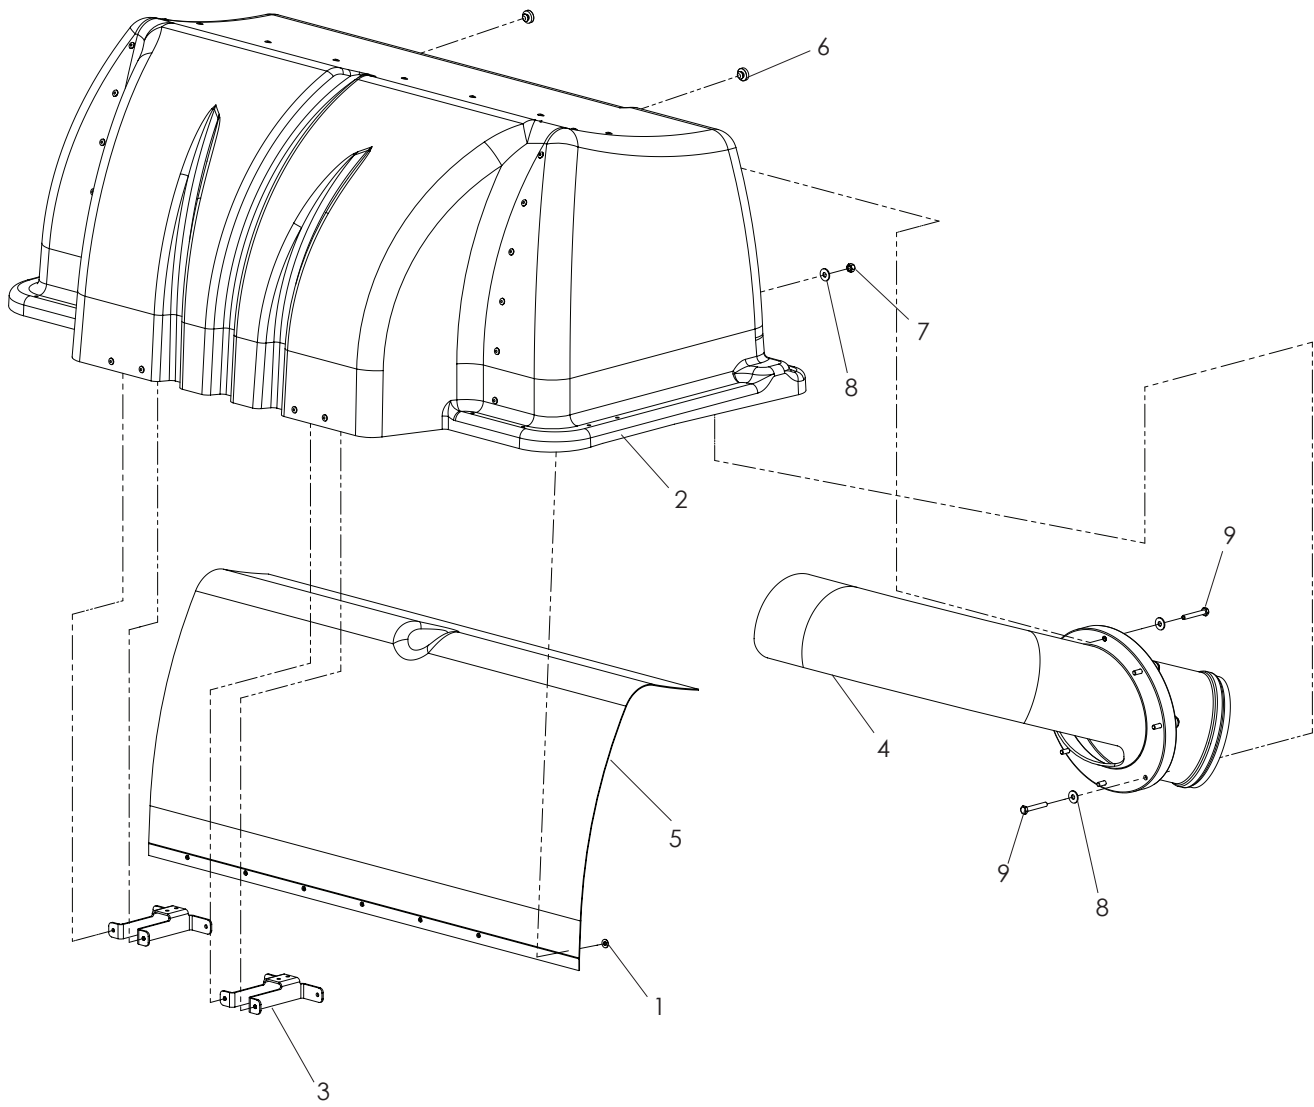

ACCESSORIES

HOOD ASSEMBLY - 539 113756