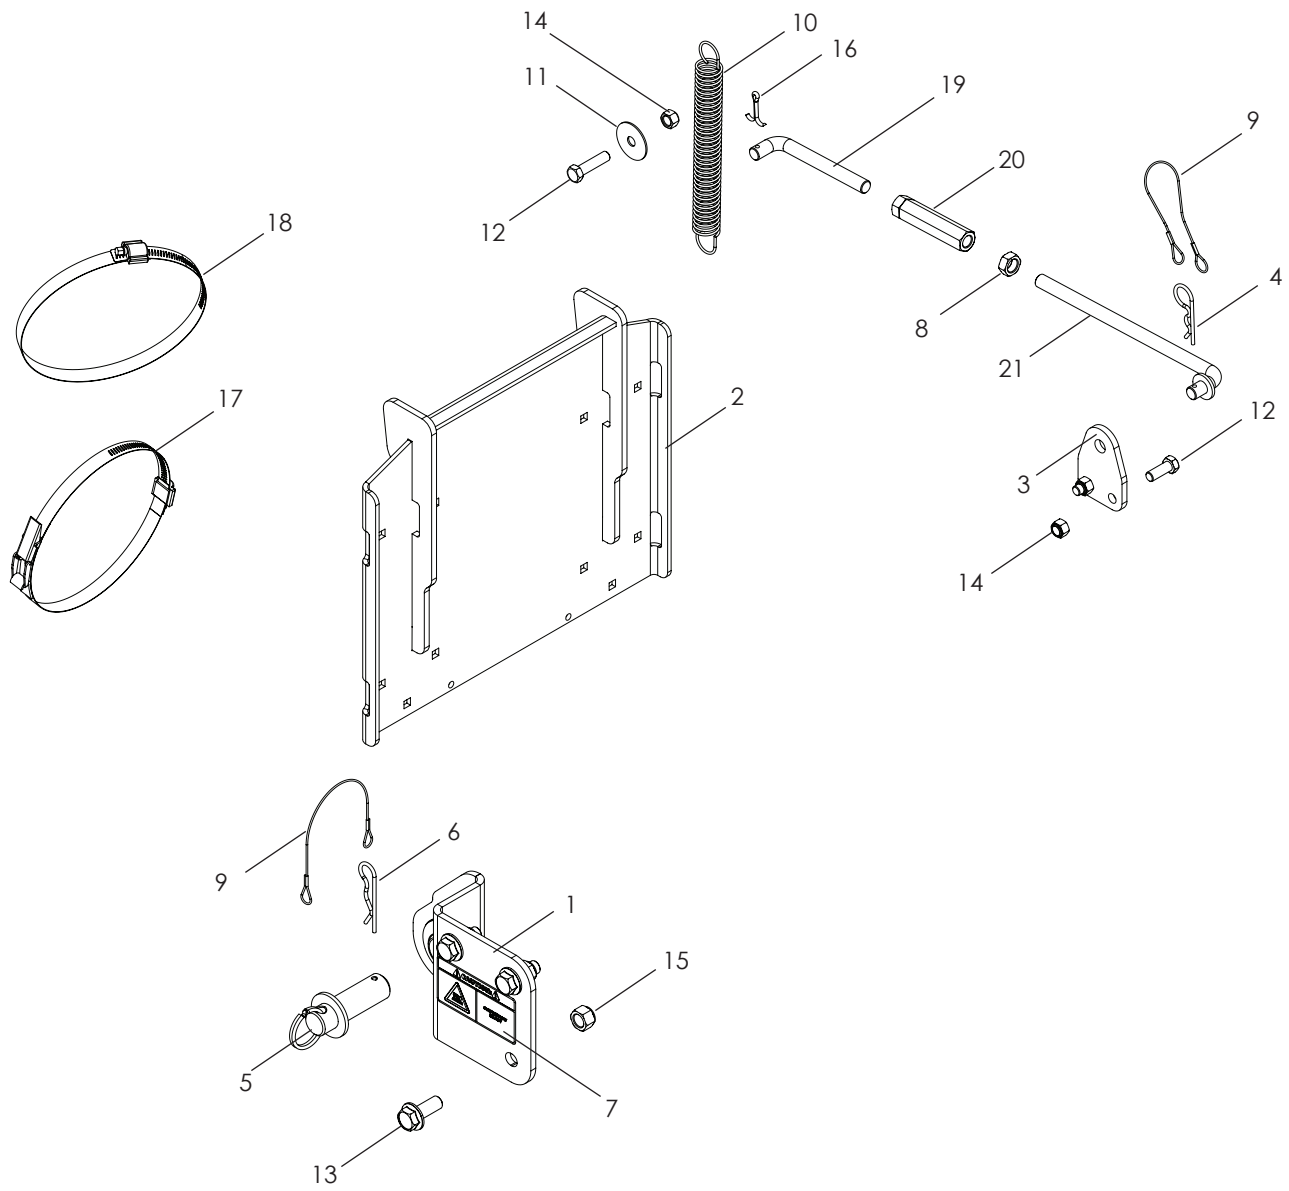

ACCESSORIES

HCS13 - MOUNTING KIT