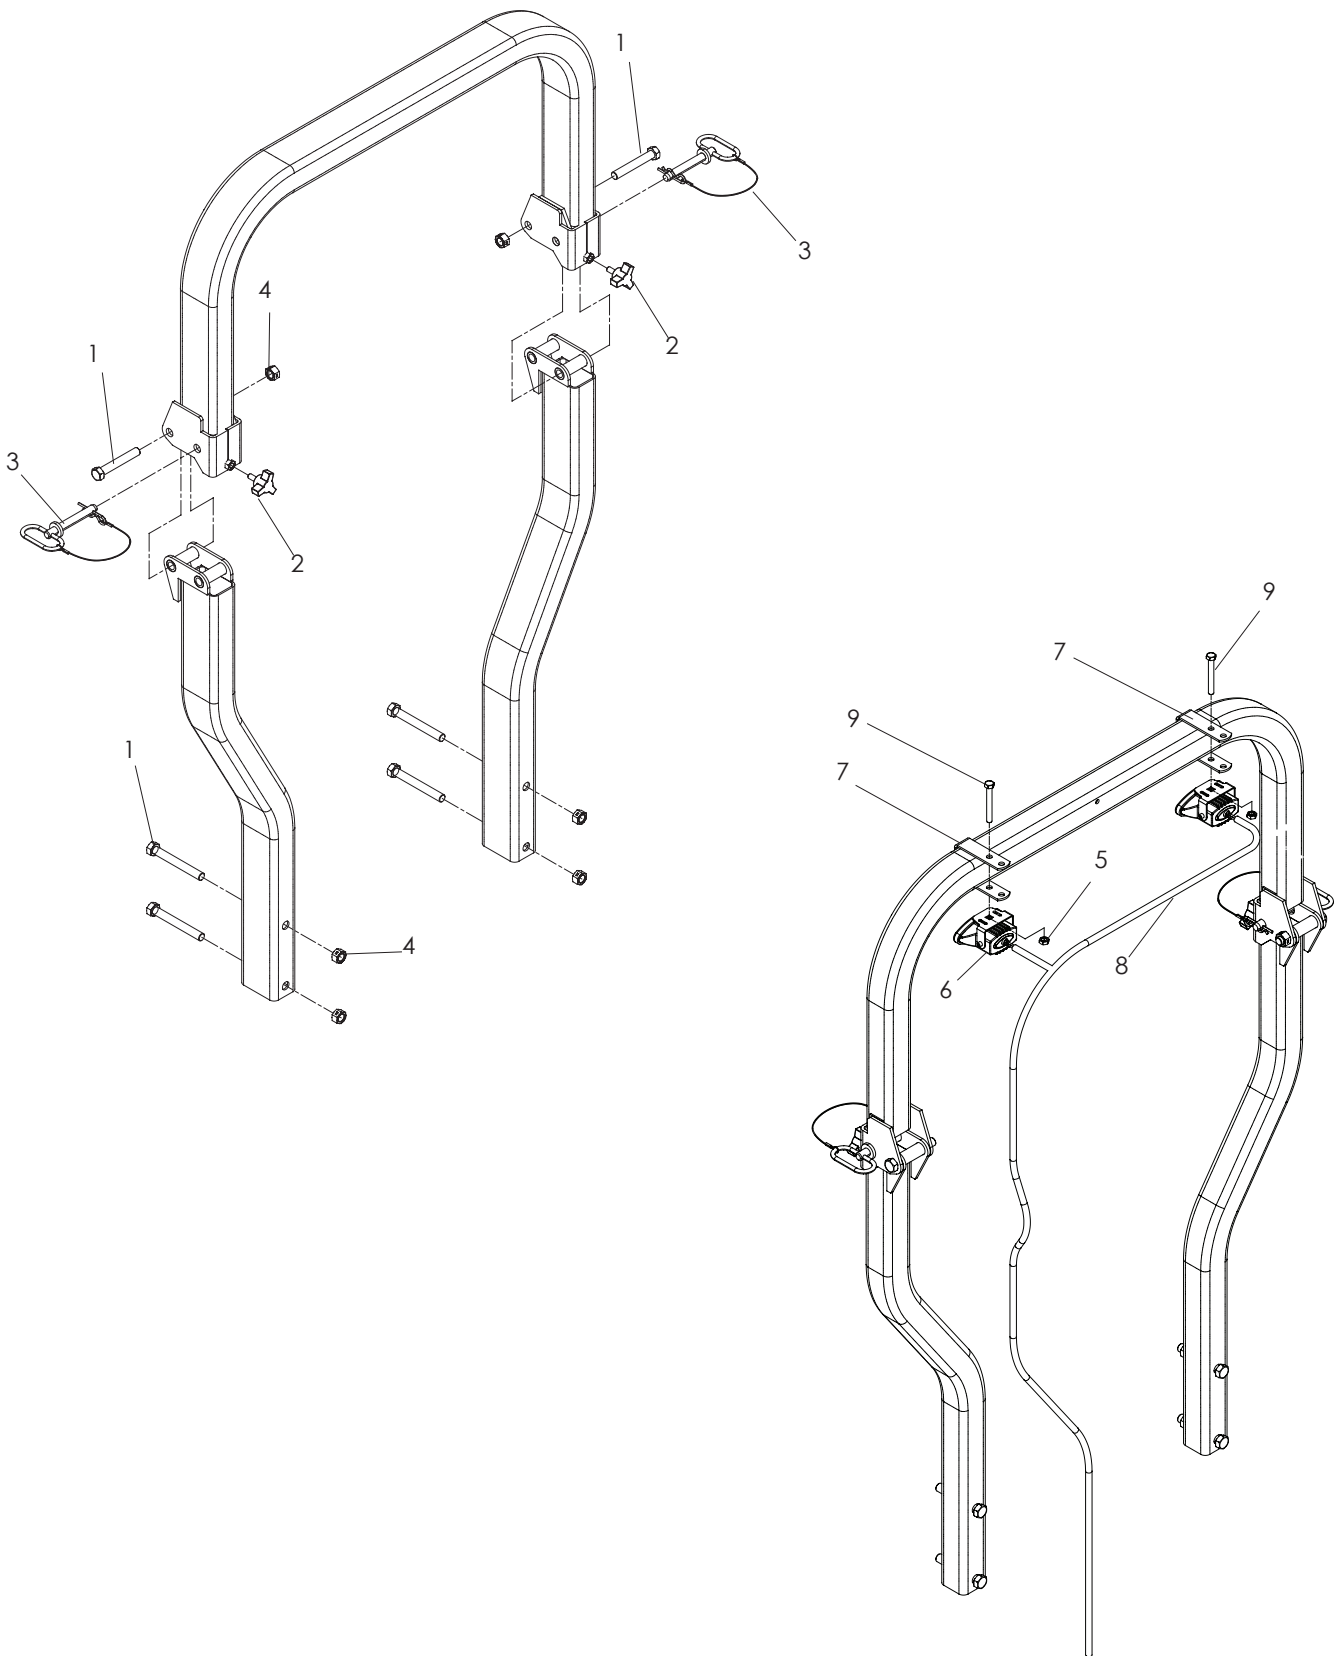

PROTECTION FRAME

ROLLOVER PROTECTION SYSTEM (ROPS) LIGHT KIT