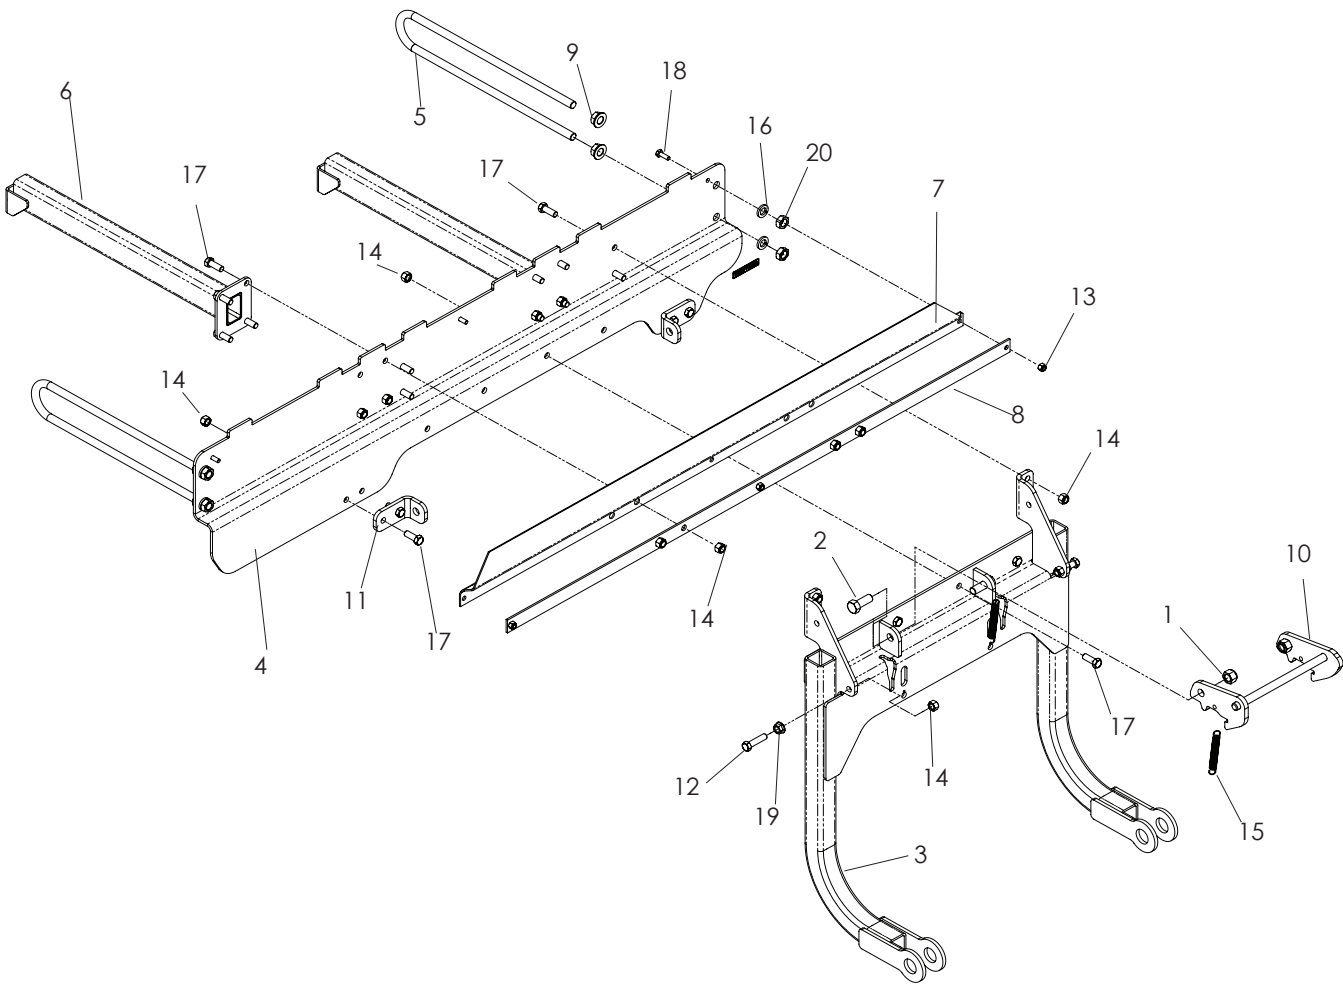

ACCESSORIES

HOOD ASSEMBLY - 539 113756

ACCESSORIES

ITEM	PART NO.	QTY.	DESCRIPTION
1..	539 105408..	21	WASHER #10
2..	539 111172	1	HOOD
3..	539 111175	2	SUPPORT, DRAW LATCH
4..	539 111182	1	INLET TUBE
5..	539 111183	1	MESH, POLY DIAMOND

ITEM	PART NO.	QTY.	DESCRIPTION
6..	539 102587....	6	GROMMET
7..	539 976978....	8	NUT ¼-20 HEX NYLOC
8..	539 990598..	16	WASHER ¼
9..	539 991003....	8	HCS ¼-20 x 1¾

ACCESSORIES

HITCH ASSEMBLY - 539 111280