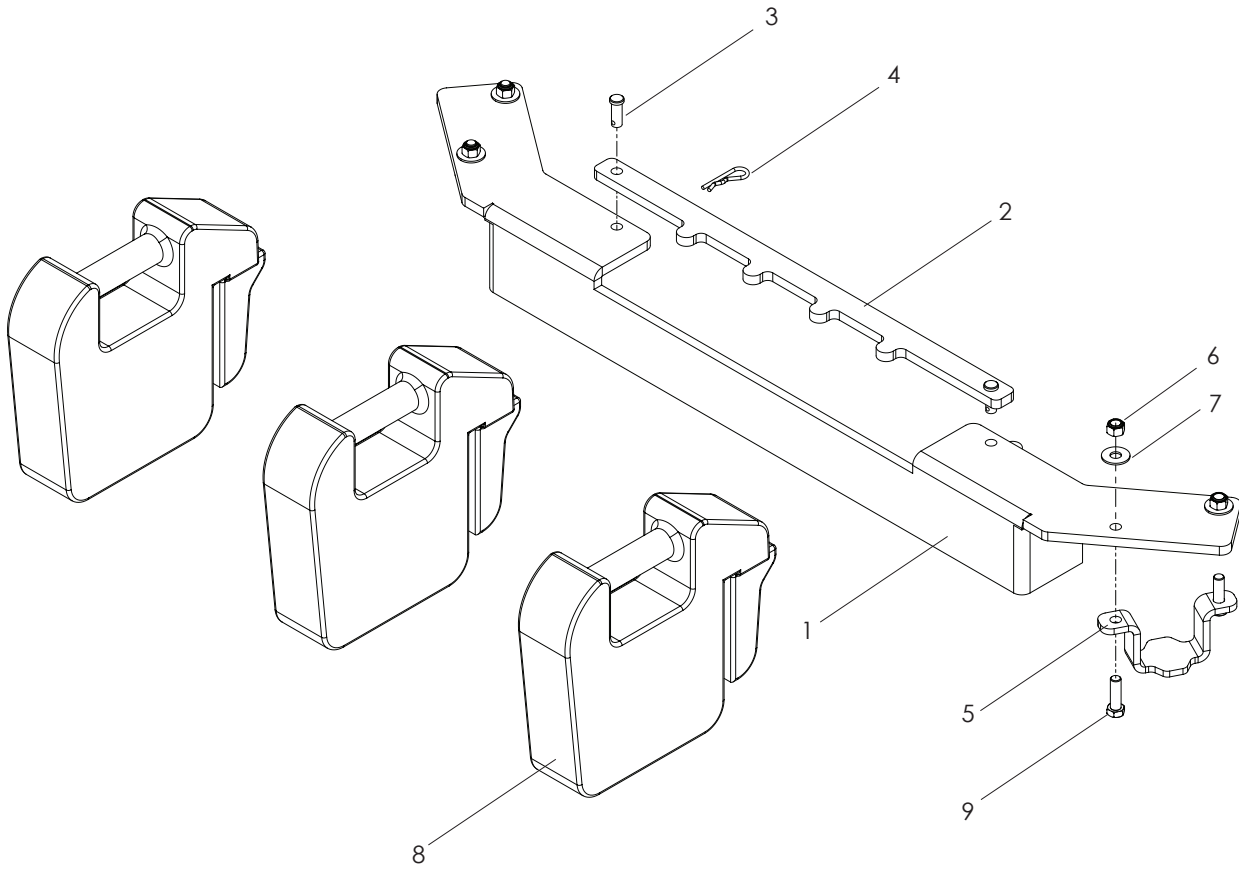

ACCESSORIES

WEIGHT KIT