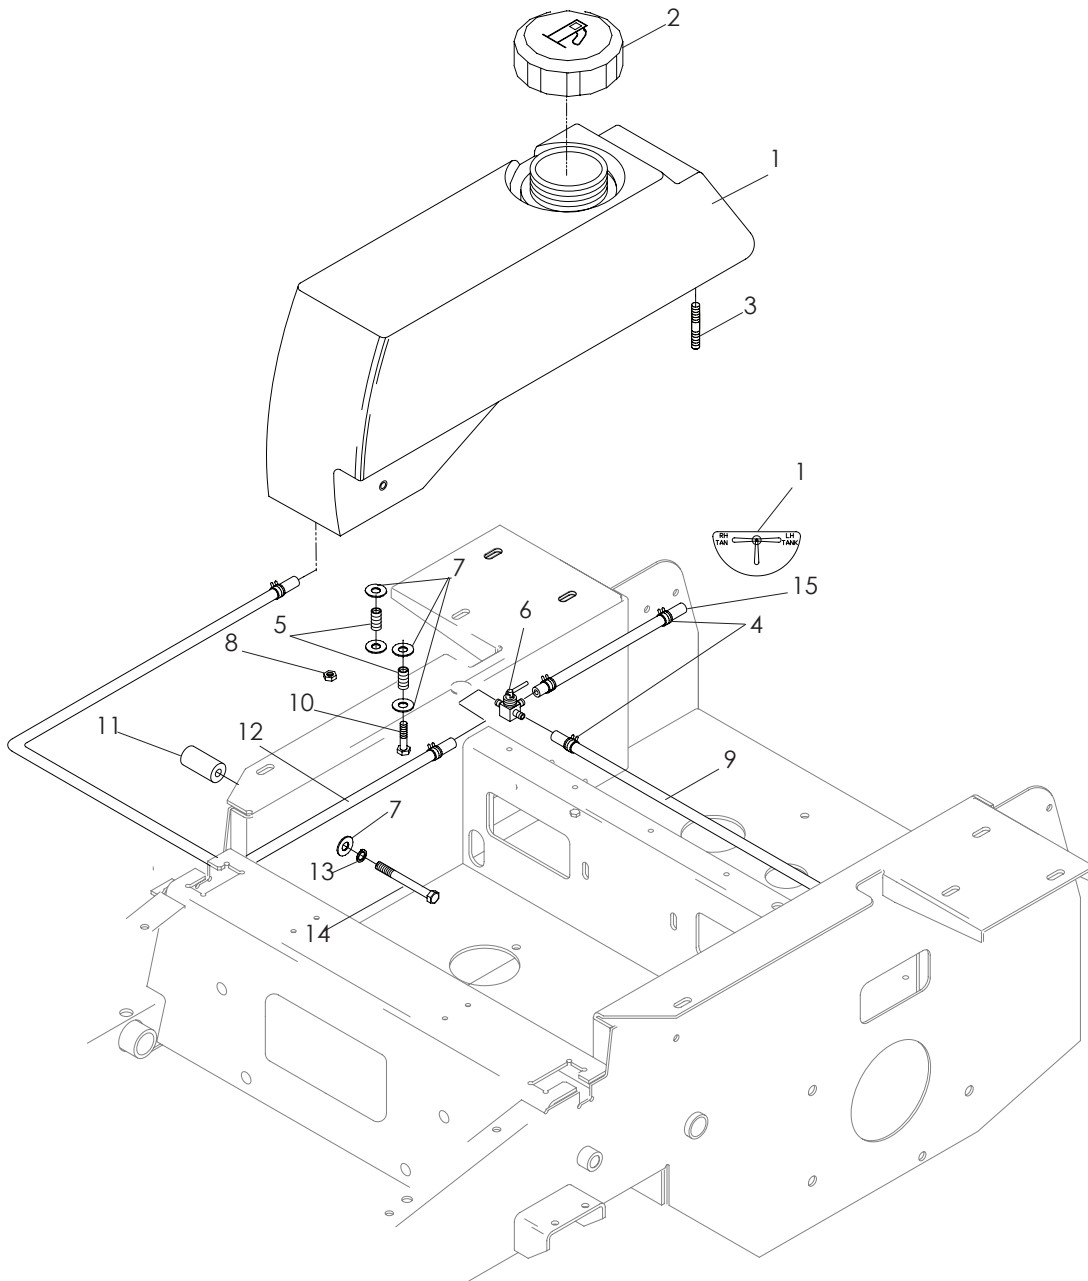

FUEL SYSTEM